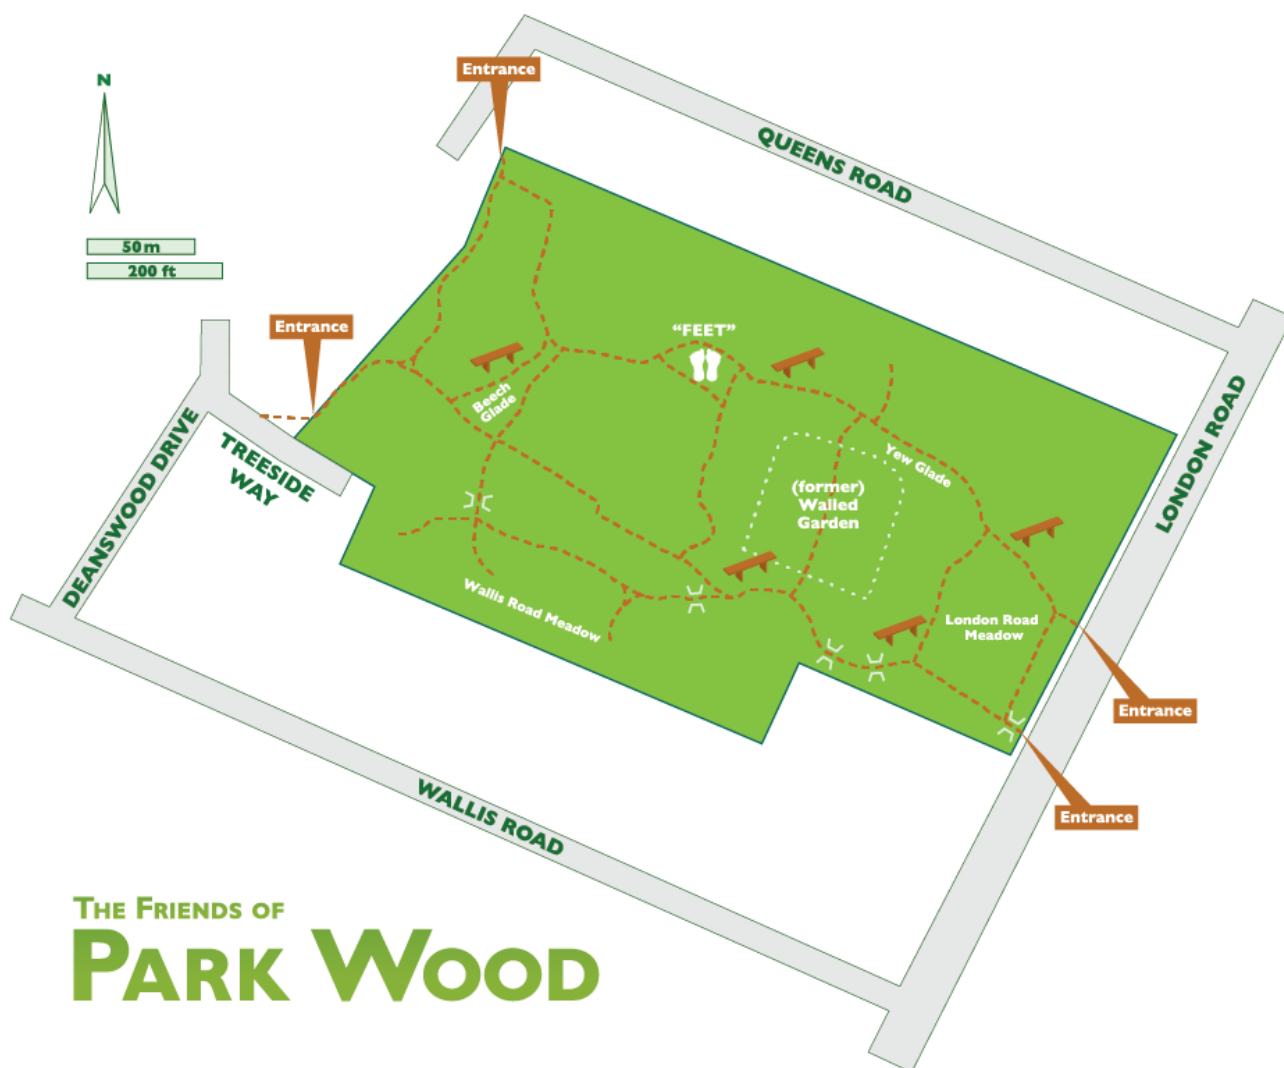

# THE FRIENDS OF PARK WOOD

## Map of Park Wood, Waterloooville

A map of Park Wood showing the entrances and pathways. The Feet sculpture is also labelled which is where to meet for the Work Days.

Parking is available on Queens Road or Wallis Road but not London Road as it is a Red Route.